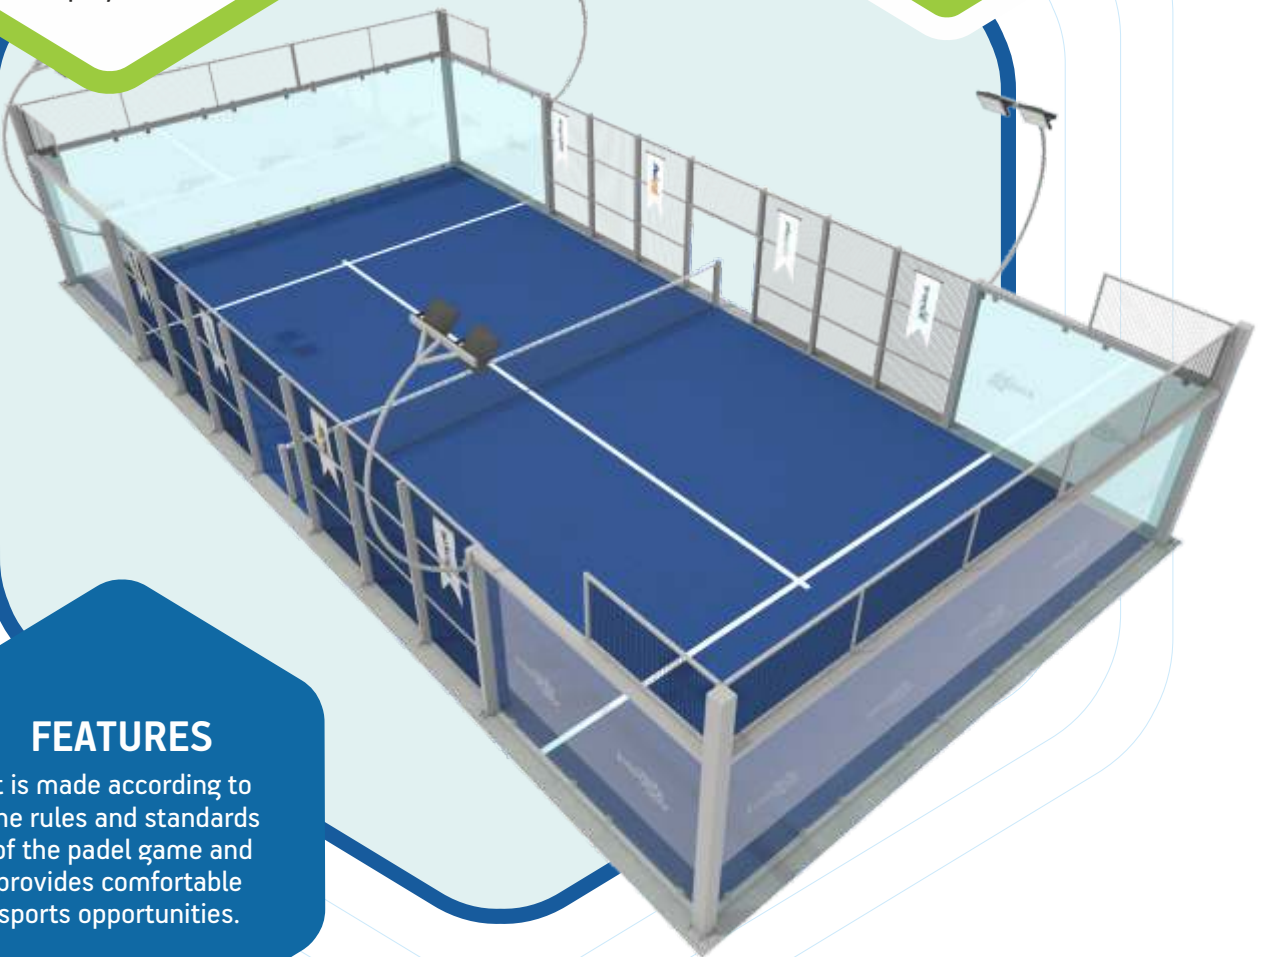

### DEFINITION

These are sports fields with synthetic floors, surrounded by glass and steel mats, where padel can be played.

### USAGE AREAS

Indoor and Outdoor Places

### FEATURES

It is made according to the rules and standards of the padel game and provides comfortable sports opportunities.

## PADEL COURTS -PANORAMIC II

TECHNICAL INFORMATION		
<b>Dimension of the Field</b>	Width: 10 meter	Length: 20 meter
<b>Concrete Sretcher</b>	Width: 40 cm - Length: 50 cm	C25 - C30 Concrete
<b>Basis</b>	A steel mesh field concrete with a thickness of 15 cm	
<b>Water Drainage</b>	By giving a 0.5% slope to the concrete floor, the water is discharged from the surface.	
<b>Steel Construction</b>	Corner Colons: 150 x 150 x 5 mm Modular Screw System	Colons in Partition: 150 x 150 x 5 mm Length: 3 - 4 m
<b>Fence Panels</b>	Interocular distance 50 mm * 50 mm	Thickness of Wire: 3 mm
<b>Glass</b>	12 mm Tempered Glass	
<b>Lightning</b>	4 200 W LED Projector	
<b>Floor Covering</b>	11 - 13 mm FB - MFF - TXT Synthetic Grass Carpet	
<b>Equipment</b>	Padel Masts and Net	